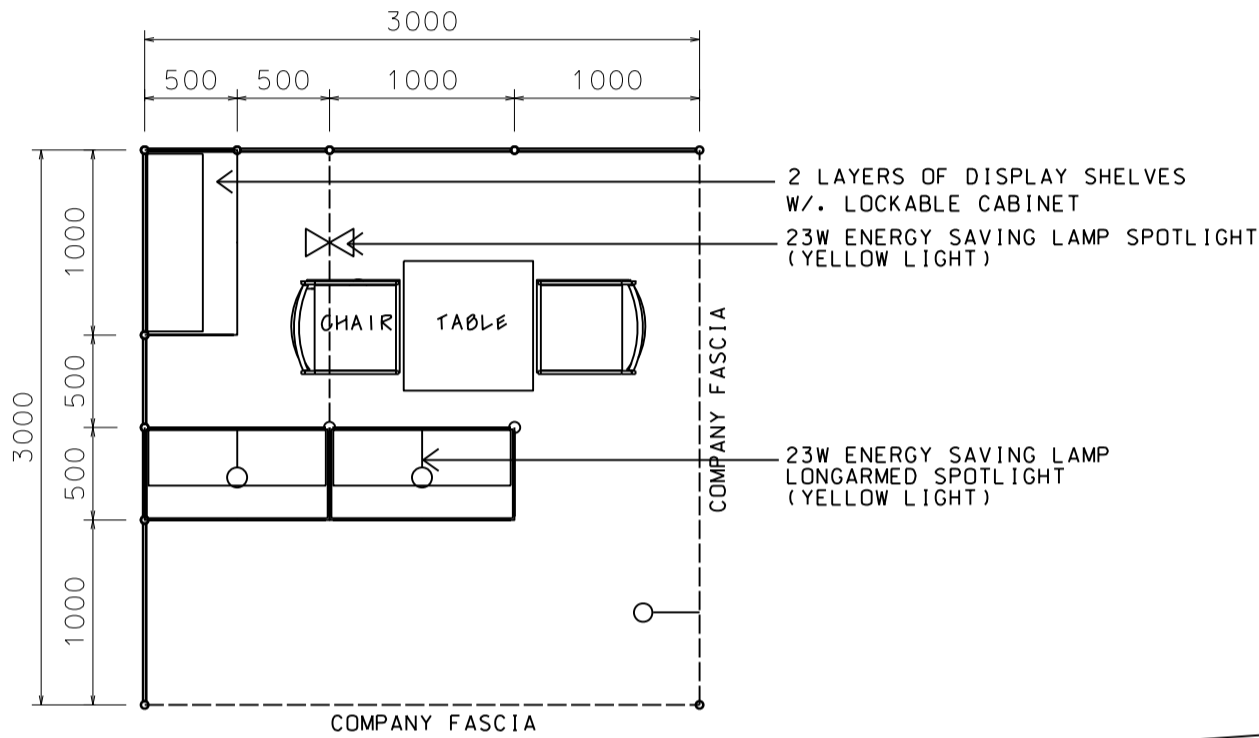

3M x 3M Standard Booth with Meeting Room Specification (Right Corner)

三米乘三米標準攤位附設會議房規格(右邊角位)

BOOTH SPECIFICATIONS		QTY.
	1000W x 500D x 750H mm LOCKABLE CABINET	3
	2000W x 300D WOODEN DISPLAY SHELF	2
	1000W x 300D WOODEN DISPLAY SHELF	2
	23W ENERGY SAVING LAMP SPOTLIGHT(YELLOW LIGHT)	2
	23W ENERGY SAVING LAMP LONGARMED SPOTLIGHT (YELLOW LIGHT)	3
	700W x 700D x 750H MEETING TABLE	1
	BLACK LEATHER CHAIR	2
	CEILING BEAM	1.5M
	RUBBISH BIN & CARPET (9sqm.)	